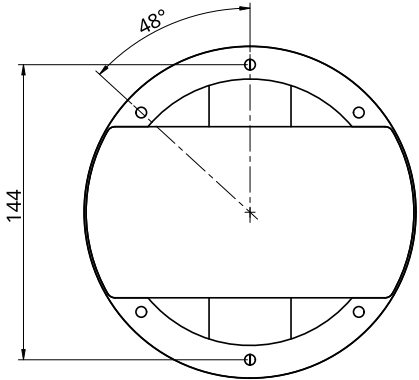

Drawing State: ES-CR15-01
For Hanging specific drawings visit emptystate.com