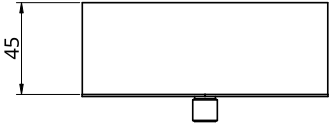

Empty State

ES-CR15

Dimensions

OD 120mm
Height 39mm

Hanging Options

ES-CR15-01 Solid Drop
ES-CR15-02 Suspension Cables
ES-CR15-03 Braided Cord

Hanging Details

Make sure the ceiling is capable of supporting the weight of the light. We recommend you seek the advice of a structural engineer or construction professional.

Fixings not supplied. The appropriate fixing will vary depending on the ceiling substrate, therefore fixings will not be supplied. Please use an appropriate fixing to suit your solution.

Installation should be carried out by a suitably qualified electrician. Access to ceiling void required.

Metal Finishes

- White
- Black
- White / Brass
- Black / Brass