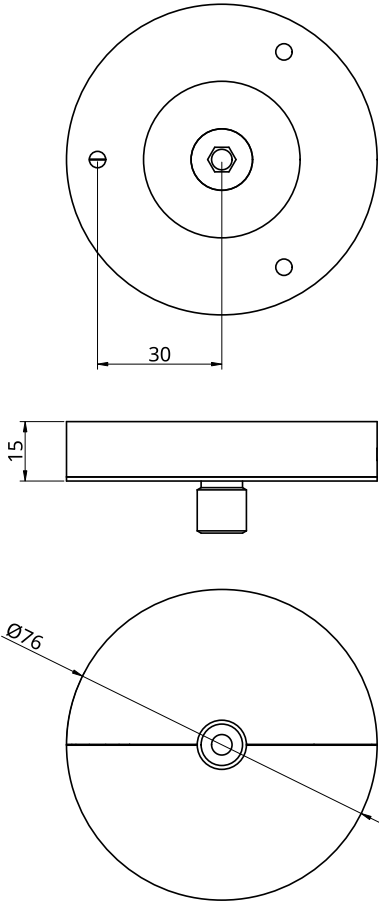

Drawing State: ES-CR40-01
For Hanging specific drawings visit emptystate.com

Drawing State: ES-CRM-01
For Hanging specific drawings visit emptystate.com