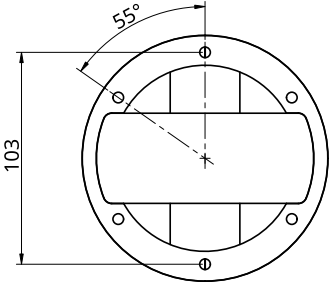

Empty State

ES-CR15

Dimensions

OD 120mm
Height 39mm

Hanging Options

ES-CR15-01 Solid Drop
ES-CR15-02 Suspension Cables
ES-CR15-03 Braided Cord

Hanging Details

Make sure the ceiling is capable of supporting the weight of the light. We recommend you seek the advice of a structural engineer or construction professional.

Metal Finishes

-  White
-  Black
-  White / Brass
-  Black / Brass

Drawing State: ES-CR15-01
For Hanging specific drawings visit emptystate.com

Empty State

ES-CR40

Dimensions OD 162mm
 Height 48mm

Hanging Options ES-CR40-01 Solid Drop
 ES-CR40-02 Suspension Cables
 ES-CR40-03 Braided Cord

Empty State

ES-CRM

Dimensions	ES-CRL-01	OD 76mm H 15mm
	ES-CRL-02	OD 76mm H 39mm
	ES-CRL-03	OD 76mm H 15mm

Hanging Options	ES-CRM-01	Solid Drop
	ES-CRM-02	Suspension Cables
	ES-CRM-03	Braided Cord

Hanging Details