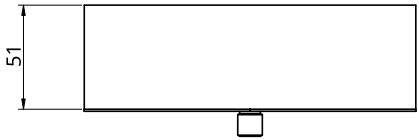

Empty State

ES-CR40

Dimensions   OD   162mm
                         Height   48mm

Hanging Options   ES-CR40-01   Solid Drop
                                 ES-CR40-02   Suspension Cables
                                 ES-CR40-03   Braided Cord

Hanging Details

Make sure the ceiling is capable of supporting the weight of the light. We recommend you seek the advice of a structural engineer or construction professional.

Fixings not supplied. The appropriate fixing will vary depending on the ceiling substrate, therefore fixings will not be supplied. Please use an appropriate fixing to suit your solution.

Installation should be carried out by a suitably qualified electrician. Access to ceiling void required.

1. Metal Finishes
2. White
   - Black
   - White / Brass
   - Black / Brass