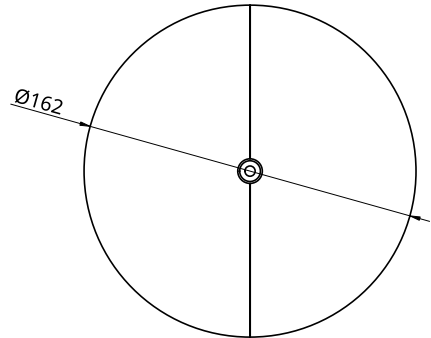

Empty State

ES-CR40

Dimensions   OD   162mm
                         Height   48mm

Hanging Options   ES-CR40-01   Solid Drop
                                 ES-CR40-02   Suspension Cables
                                 ES-CR40-03   Braided Cord

Hanging Details

Make sure the ceiling is capable of supporting the weight of the light. We recommend you seek the advice of a structural engineer or construction professional.

Fixings not supplied. The appropriate fixing will vary depending on the ceiling substrate, therefore fixings will not be supplied. Please use an appropriate fixing to suit your solution.

Installation should be carried out by a suitably qualified electrician. Access to ceiling void required.

1. Metal Finishes
2. White
   - Black
   - White / Brass
   - Black / Brass