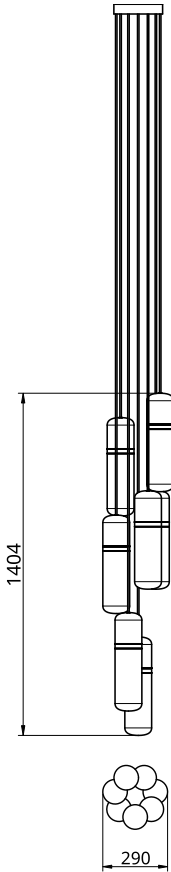

Metal Finish

- Polished Brass
- Black Anodised
- Brushed Brass
- Silver Anodised
- Burnished Brass

Glass Finish

- Opal White
- Pink
- Smoked
- Green
- Frosted
- Blue