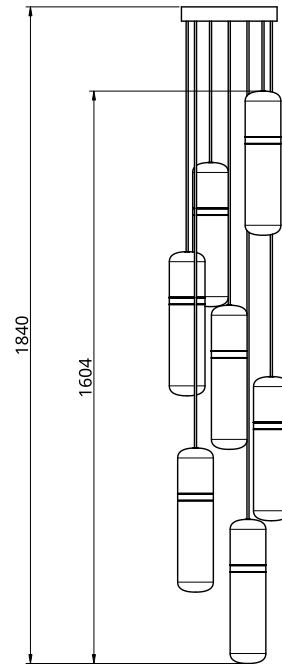

Empty State

S36-04

Product Breakdown A cluster of pendent lights.

Dimensions OD 336mm
Height 1604mm

Weight Brass 11.2kg
Aluminium 4.2kg

Light Source Led Matrix
3000k
Decorative Lighting Only

Power Light Wattage 22w
Driver Wattage 40w
Voltage 110-130v / 220-240v
IP20 Rated

Hanging We offer a range of hanging options. Including direct attach and fully enclosed ceiling roses. Light supplied with 1500mm / 3000mm / 6000mm length of cable to be hung and cut to desired length on site.

Driver Supplied with a dimable 24v LED Driver. Driver can be stored within 8m of the light, in a recess being the ceiling or enclosed within a ceiling rose. Custom Ceiling attachments available.

Driver Dimensions 137 x 81.5 x 31mm

Metal Finish

Glass Finish