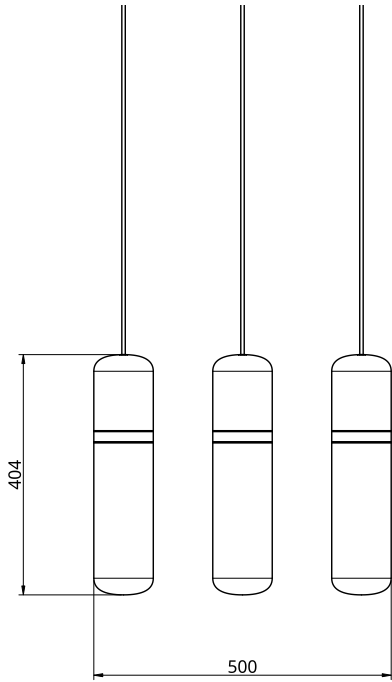

Metal Finish

- Polished Brass
- Black Anodised
- Brushed Brass
- Silver Anodised
- Burnished Brass

Glass Finish

- Opal White
- Pink
- Smoked
- Green
- Frosted
- Blue