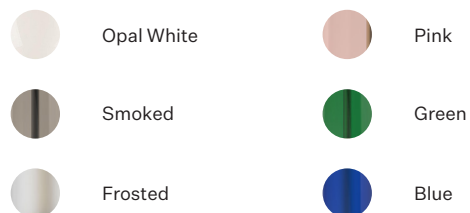

Glass Finish