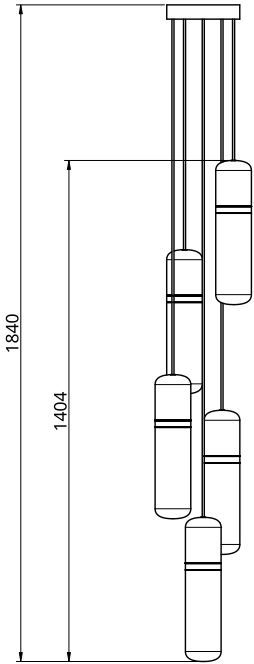

Metal Finish

- Polished Brass
- Black Anodised
- Brushed Brass
- Silver Anodised
- Burnished Brass

Glass Finish

- Opal White
- Pink
- Smoked
- Green
- Frosted
- Blue