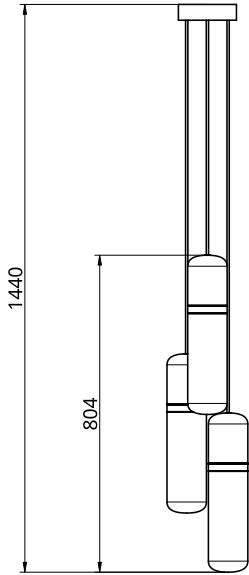

Metal Finish

- Polished Brass
- Black Anodised
- Brushed Brass
- Silver Anodised
- Burnished Brass

Glass Finish

- Opal White
- Pink
- Smoked
- Green
- Frosted
- Blue