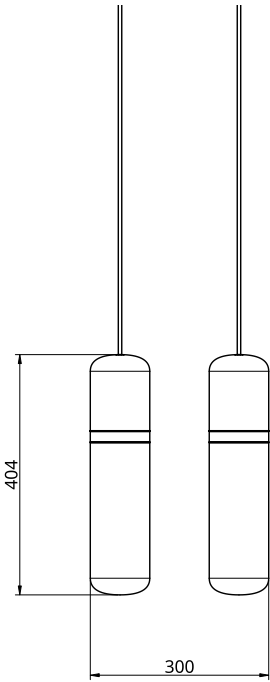

Metal Finish

- Polished Brass
- Black Anodised
- Brushed Brass
- Silver Anodised
- Burnished Brass

Glass Finish

- Opal White
- Pink
- Smoked
- Green
- Frosted
- Blue