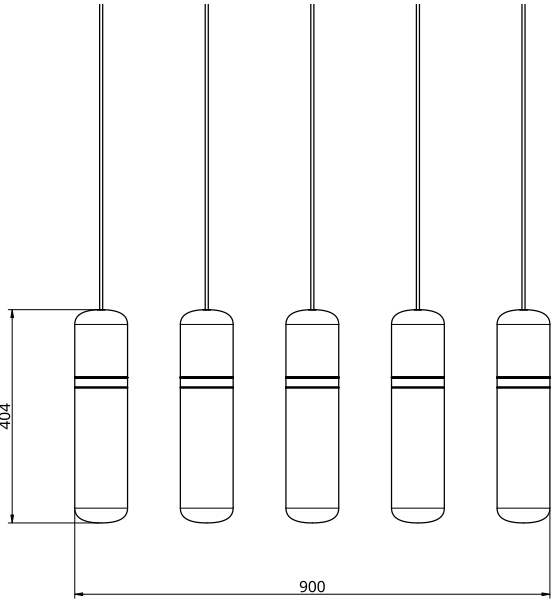

Metal Finish

- Polished Brass
- Black Anodised
- Brushed Brass
- Silver Anodised
- Burnished Brass

Glass Finish

- Opal White
- Pink
- Smoked
- Green
- Frosted
- Blue