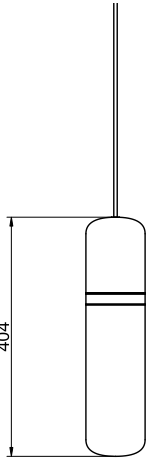

Metal Finish

- Polished Brass
- Black Anodised
- Brushed Brass
- Silver Anodised
- Burnished Brass

Glass Finish

- Opal White
- Pink
- Smoked
- Green
- Frosted
- Blue