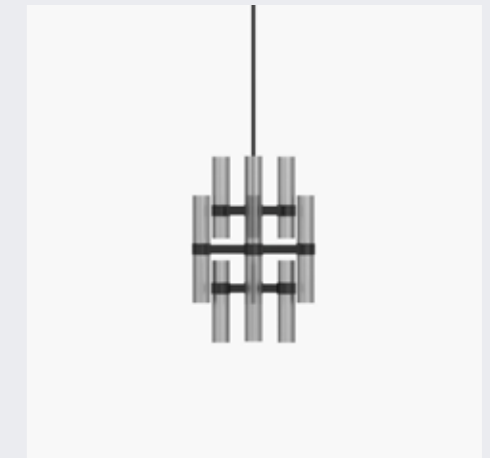

Empty State

Branch

S 78

S78-01  
/Single tier. 313mm

S78-02  
/Single tier. 363mm

S78-03  
/Single tier. 413mm

S78-04  
/Single tier. 545mm

S78-05  
/Single tier. 591mm

S78-06  
/Single tier. 716mm

S78-07  
/Two tier. 313 + 463mm

S78-08  
/Two tier. 445 + 716mm

S78-09  
/Two tier. 413 + 591mm

S78-10  
/Three tier. 413 (2) + 590mm

S78-11  
/Three tier. 313 (2) + 463mm

S78-12  
/Three tier. 545 (2) + 716mm

S78-13  
/Sprawl. 545mm

S78-14  
/Sprawl. Long Tube. 1300mm

S78-15  
/Sprawl. Short Tube. 1297mm

S78-16  
/Sprawl. Long Tube. 1514mm

S78-17  
/Sprawl. Short Tube. 1752mm