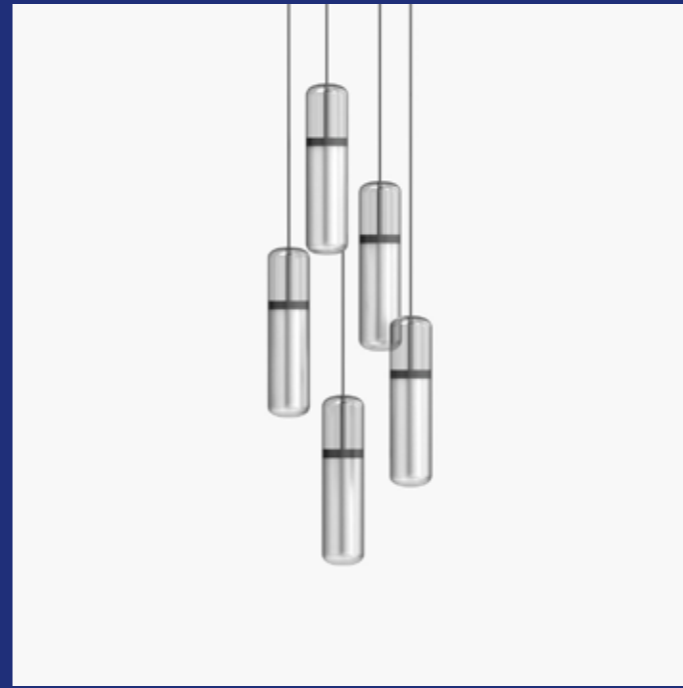

SS 36

A capsule-shaped pendant made from handblown glass with brass features.

S36-01  
/Singular Pendant

S36-02  
/Cluster of three

S36-03  
/Cluster of five

Empty State

S36-04  
/Cluster of seven