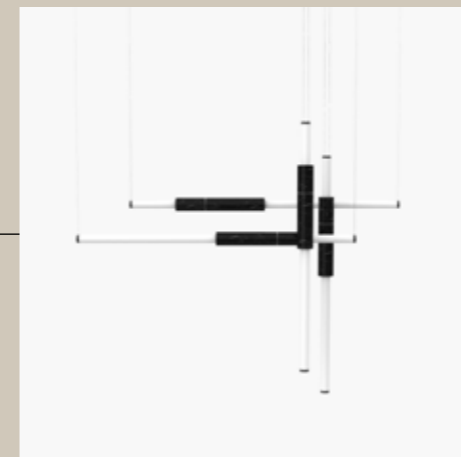

# S 58

S58-01 / 1500mm

S58-02 / 1250mm

S58-03 / 1500mm

S58-04 / 1250mm

S58-05 / 1250mm (2)

S58-06 / 1500mm (2)

S58-07 / 1250+1500mm

S58-08 / 1250mm (2)

S58-09 / 1500mm (2)

S58-10 / 1250 + 1500mm

S58-11 / 1250 + 1500mm (2)

S58-12 / 1250 (2) + 1500mm (3)

Empty State

S58-13 / 1250 (3) + 1500mm (4)

S58-14 / 1250mm (3)

S58-15 / 1250mm (5)

S58-16 / 1250mm (3)

S58-17 / 1250mm (5)

S58-18 / 1500mm (5)

Light Pipe