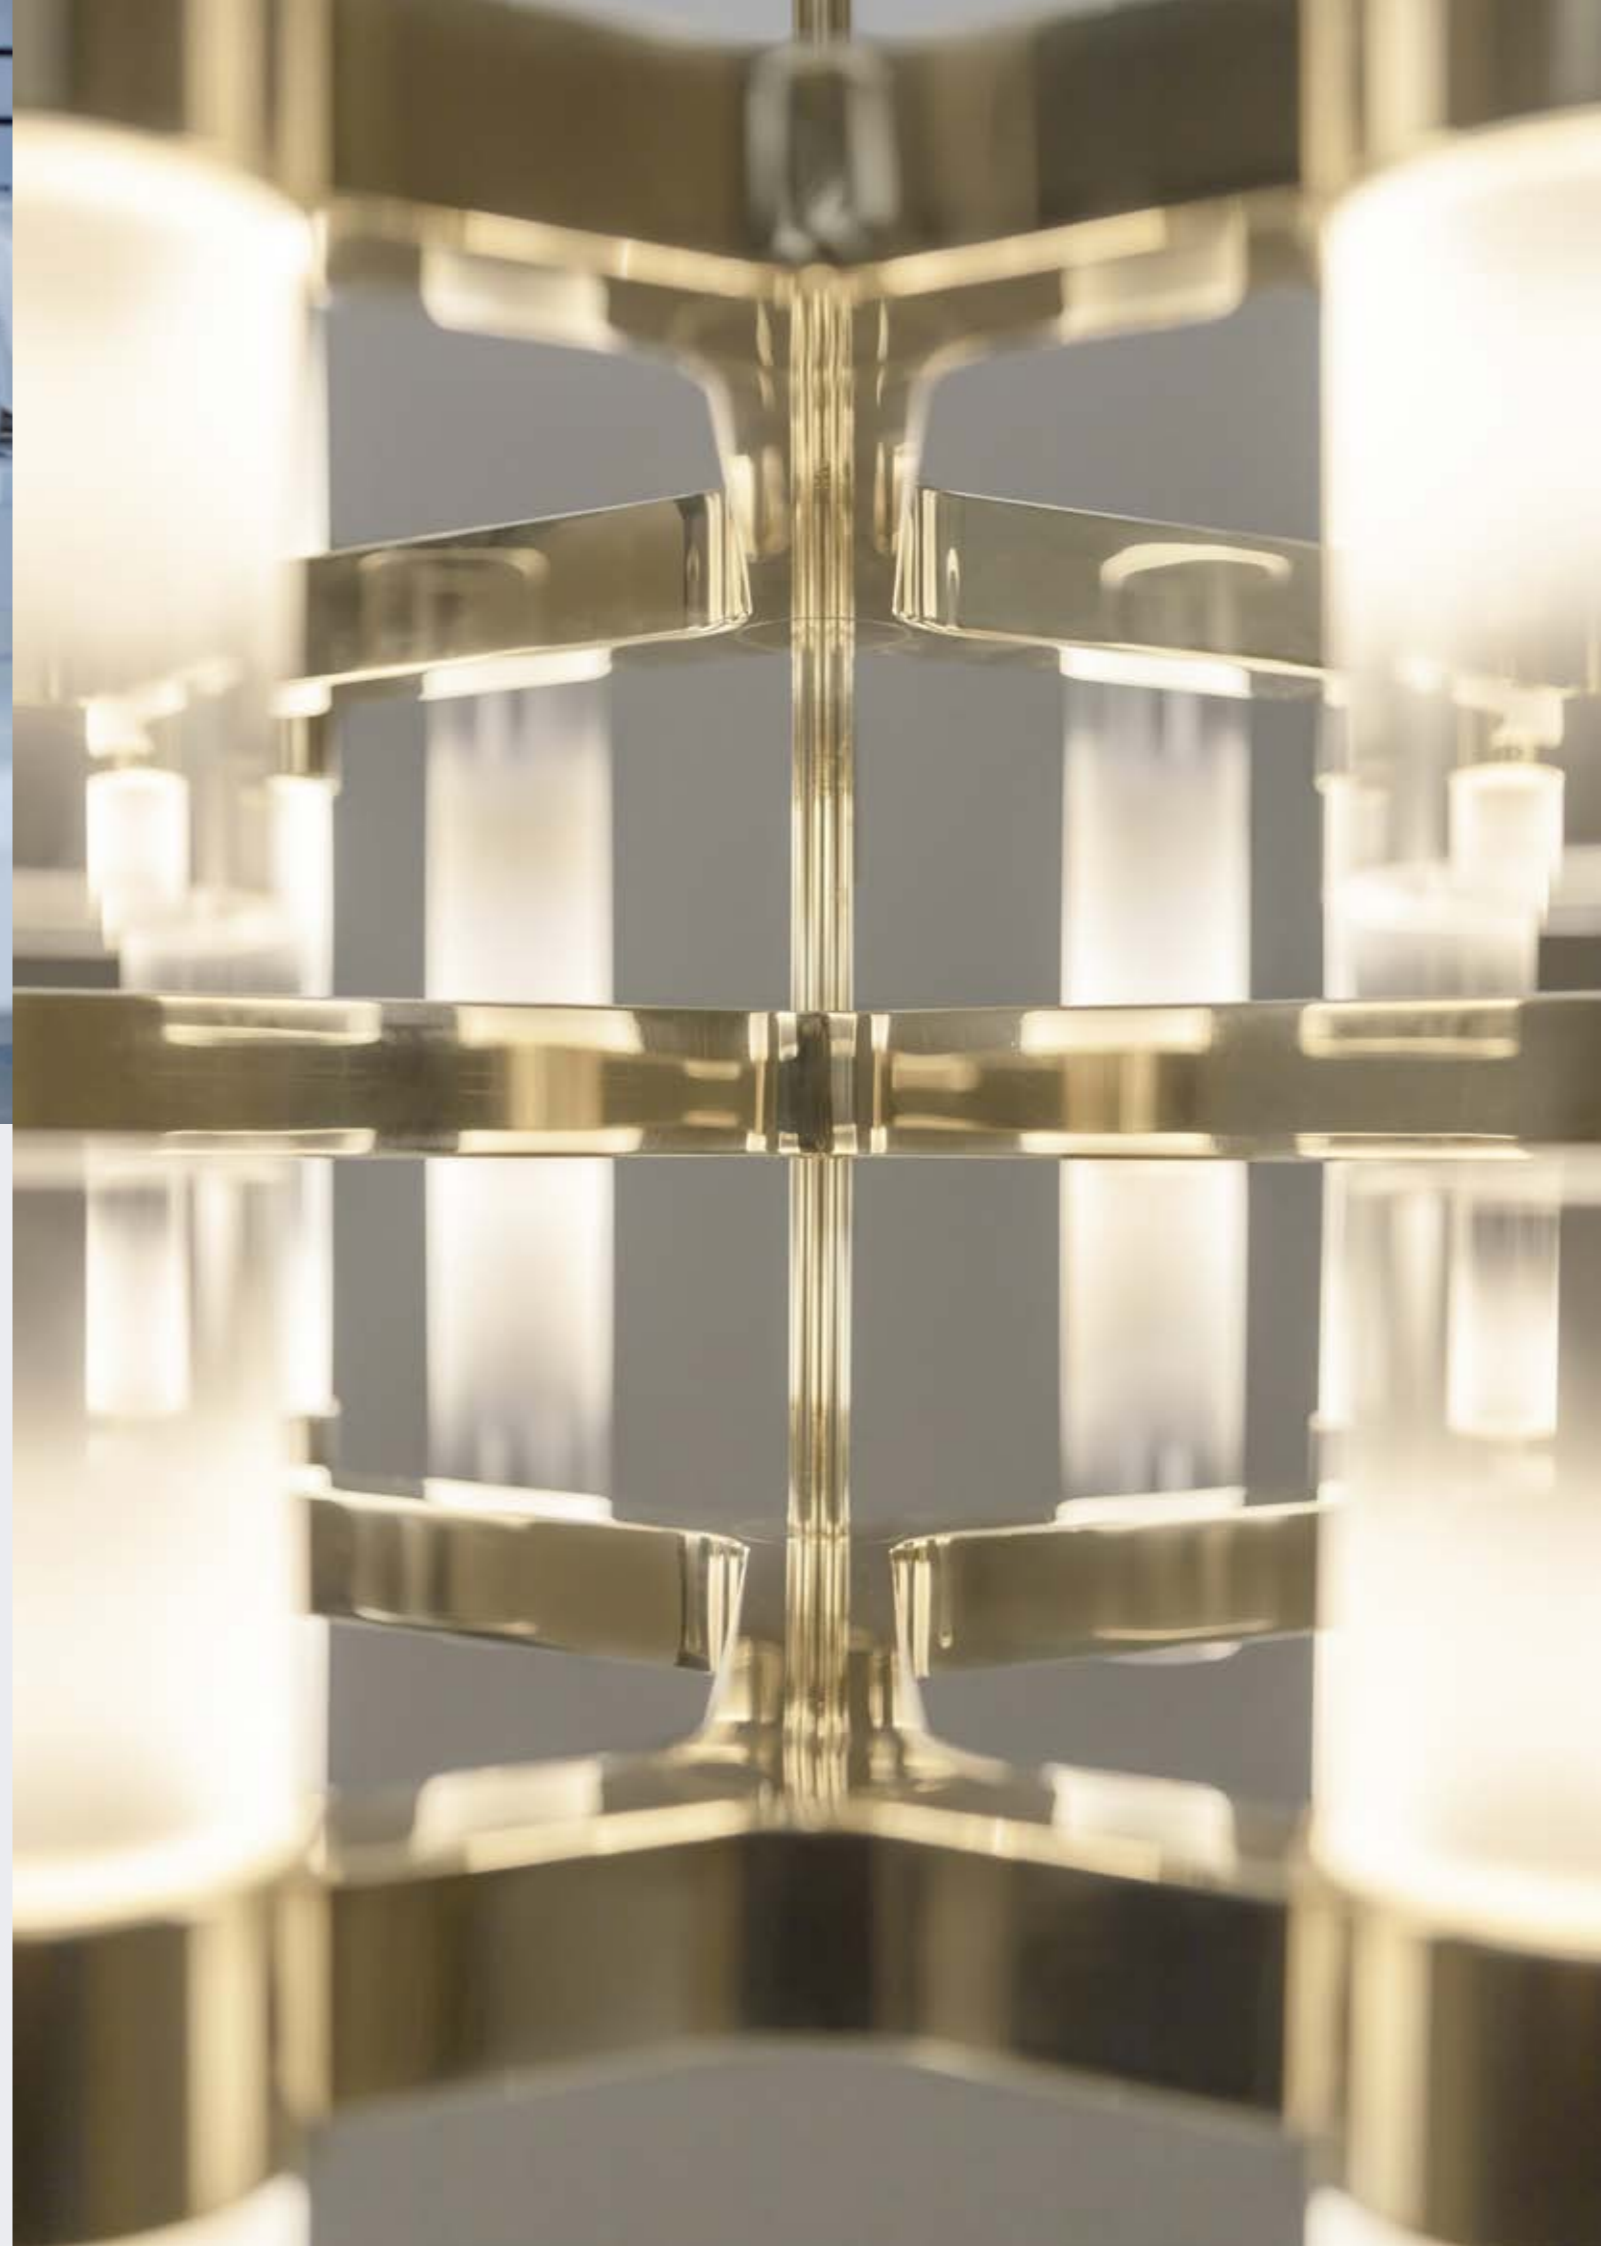

S58-15 / 1250mm (5)

S58-16 / 1250mm (3)

S58-17 / 1250mm (5)

S58-18 / 1500mm (5)

Light Pipe