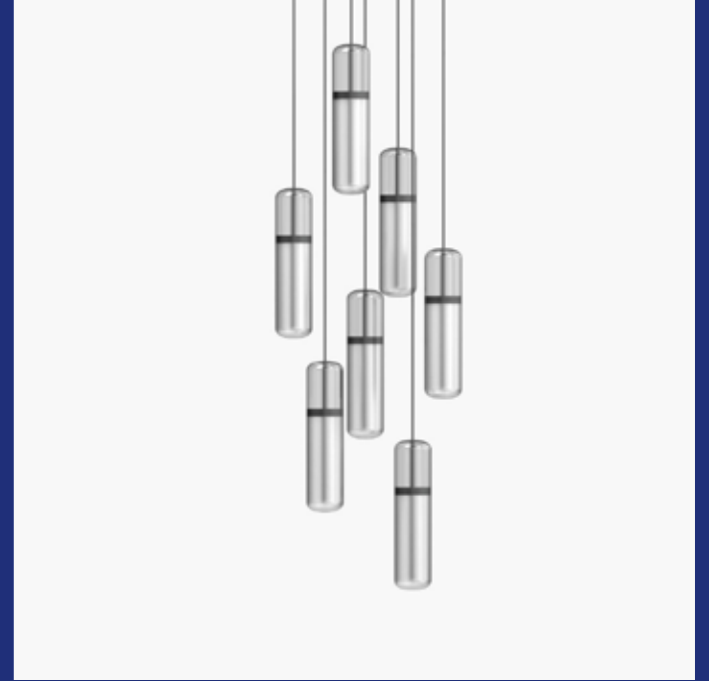

SS 36

A capsule-shaped pendant made from handblown glass with brass features.

S36-01  
/Singular Pendant

S36-02  
/Cluster of three

S36-03  
/Cluster of five

Empty State

S36-04  
/Cluster of seven