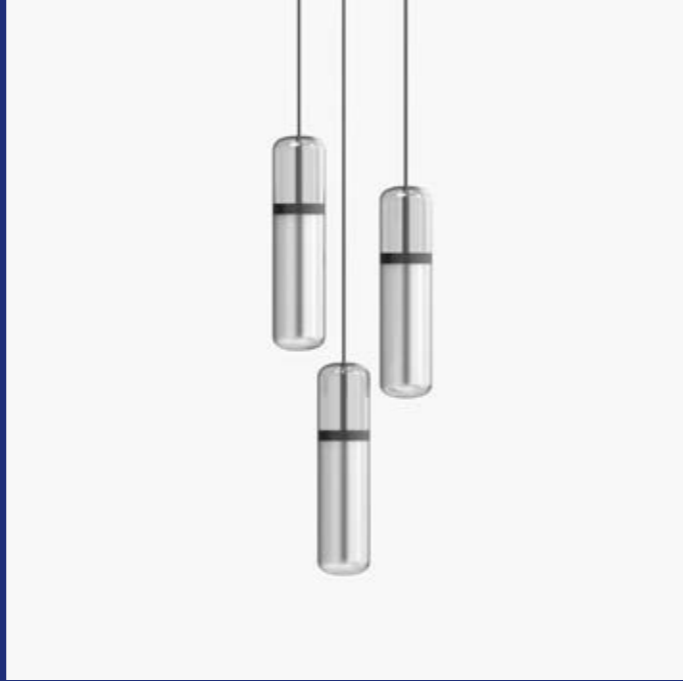

SS 36

A capsule-shaped pendant made from handblown glass with brass features.

S36-01  
/Singular Pendant

S36-02  
/Cluster of three

S36-03  
/Cluster of five

Empty State

S36-04  
/Cluster of seven