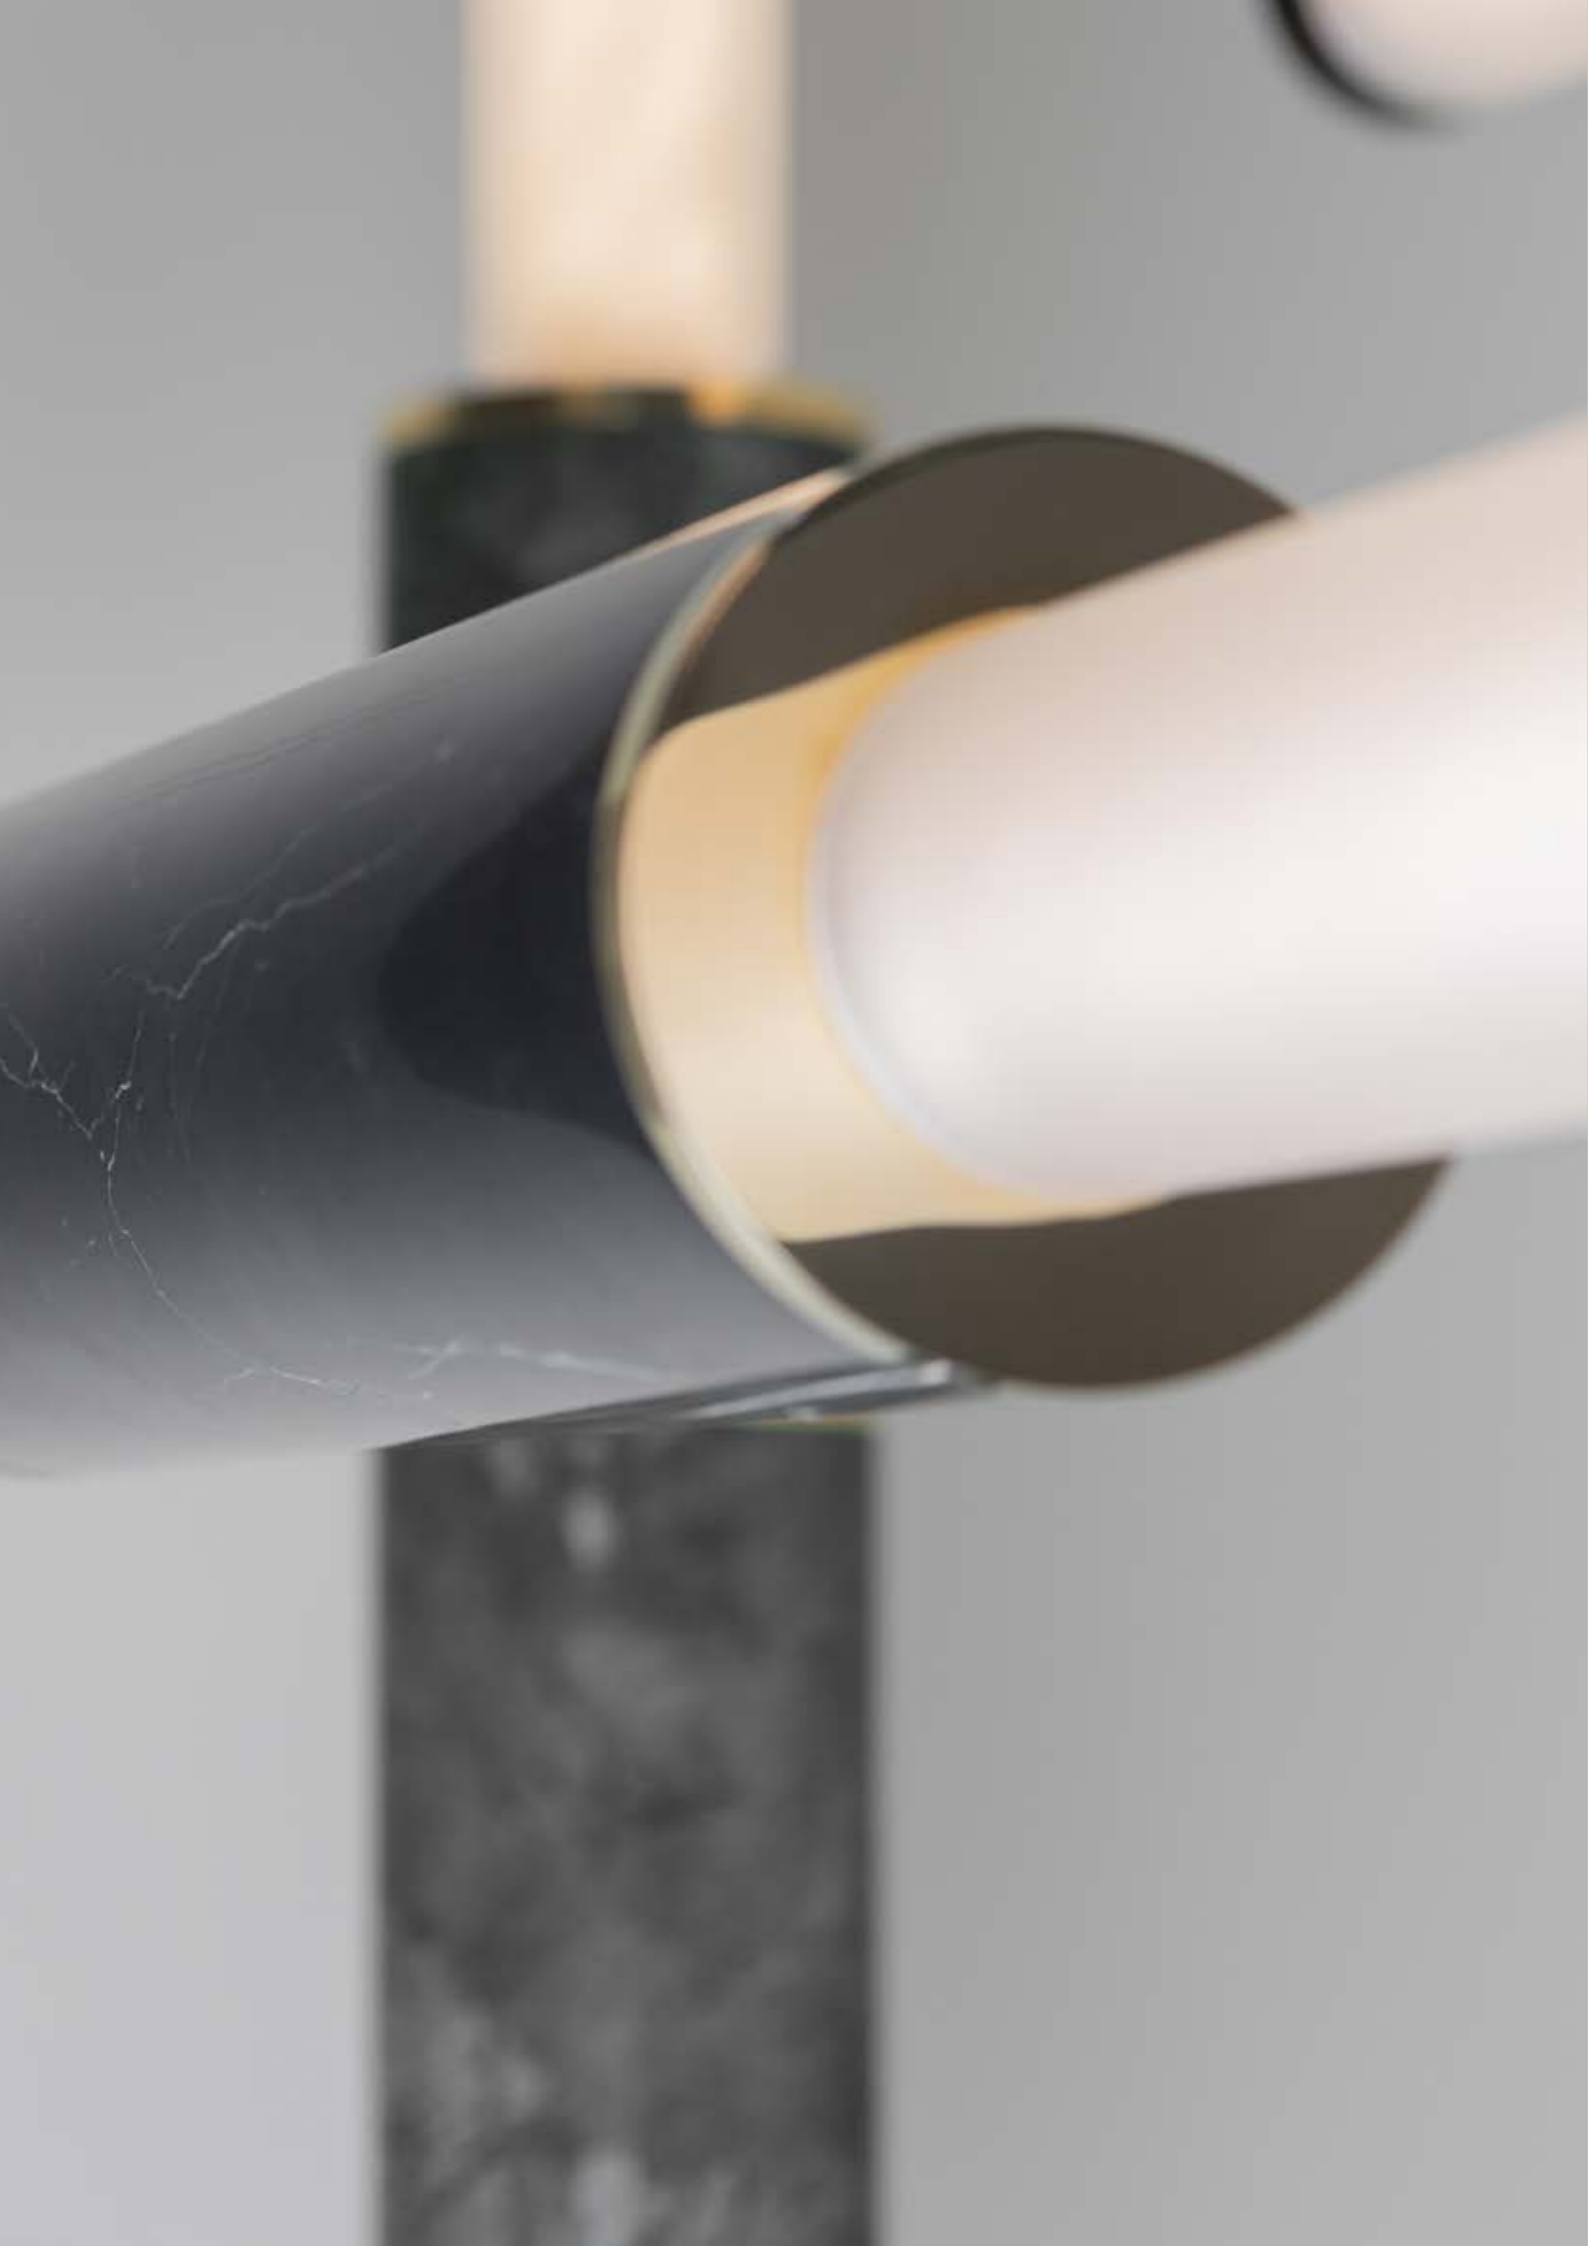

Empty State

Light Pipe

S 58

A frosted glass light pipe with polished marble and brass segments.