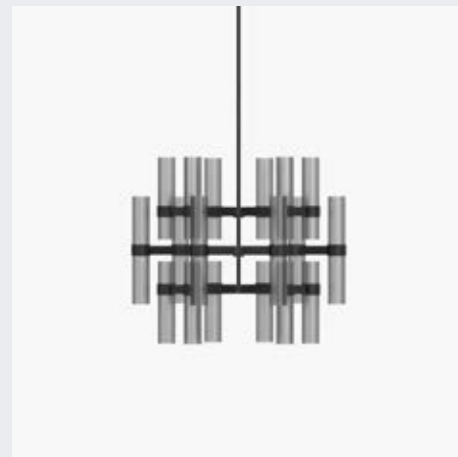

Empty State

Branch

S 78

S78-01  
/Single tier. 313mm

S78-02  
/Single tier. 363mm

S78-03  
/Single tier. 413mm

S78-04  
/Single tier. 545mm

S78-05  
/Single tier. 591mm

S78-06  
/Single tier. 716mm

S78-07  
/Two tier. 313 + 463mm

S78-08  
/Two tier. 445 + 716mm

S78-09  
/Two tier. 413 + 591mm

S78-10  
/Three tier. 413 (2) + 590mm

S78-11  
/Three tier. 313 (2) + 463mm

S78-12  
/Three tier. 545 (2) + 716mm

S78-13  
/Sprawl. 545mm

S78-14  
/Sprawl. Long Tube. 1300mm

S78-15  
/Sprawl. Short Tube. 1297mm

S78-16  
/Sprawl. Long Tube. 1514mm

S78-17  
/Sprawl. Short Tube. 1752mm