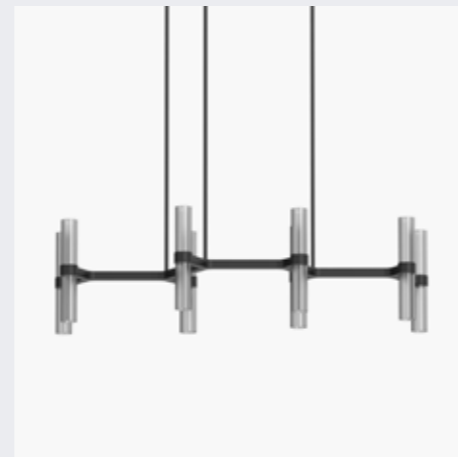

Empty State

Branch

S 78

S78-01  
/Single tier. 313mm

S78-02  
/Single tier. 363mm

S78-03  
/Single tier. 413mm

S78-04  
/Single tier. 545mm

S78-05  
/Single tier. 591mm

S78-06  
/Single tier. 716mm

S78-07  
/Two tier. 313 + 463mm

S78-08  
/Two tier. 445 + 716mm

S78-09  
/Two tier. 413 + 591mm

S78-10  
/Three tier. 413 (2) + 590mm

S78-11  
/Three tier. 313 (2) + 463mm

S78-12  
/Three tier. 545 (2) + 716mm

S78-13  
/Sprawl. 545mm

S78-14  
/Sprawl. Long Tube. 1300mm

S78-15  
/Sprawl. Short Tube. 1297mm

S78-16  
/Sprawl. Long Tube. 1514mm

S78-17  
/Sprawl. Short Tube. 1752mm